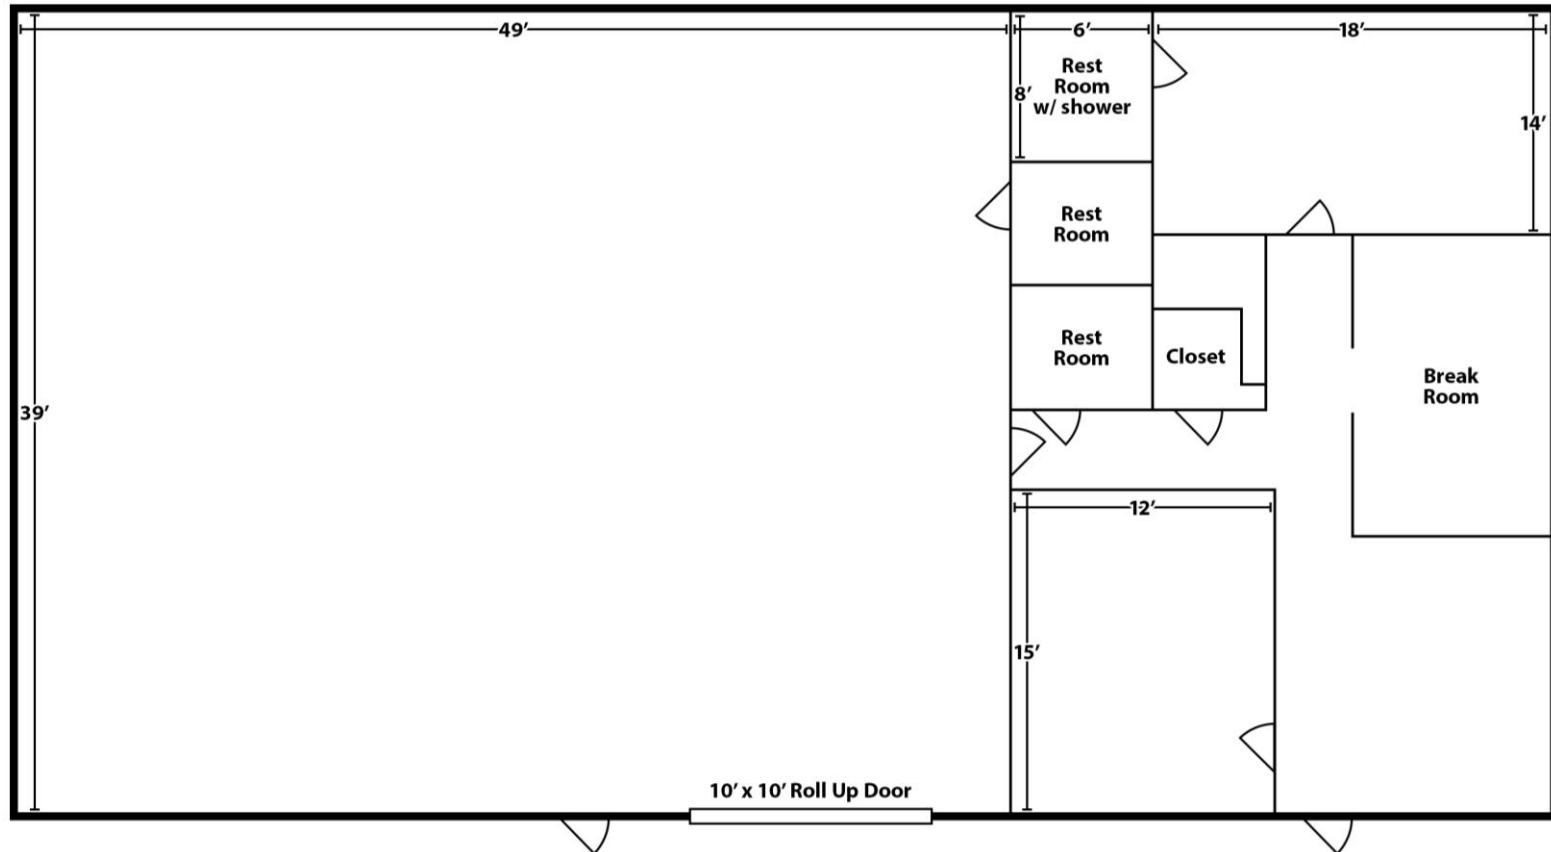

1178 Hightower Road
Macon, GA 31206

Summary

Area Info

Photos

Floor Plans

Aerial

Site Map

*All measurements and all calculations of area are approximate and not guaranteed