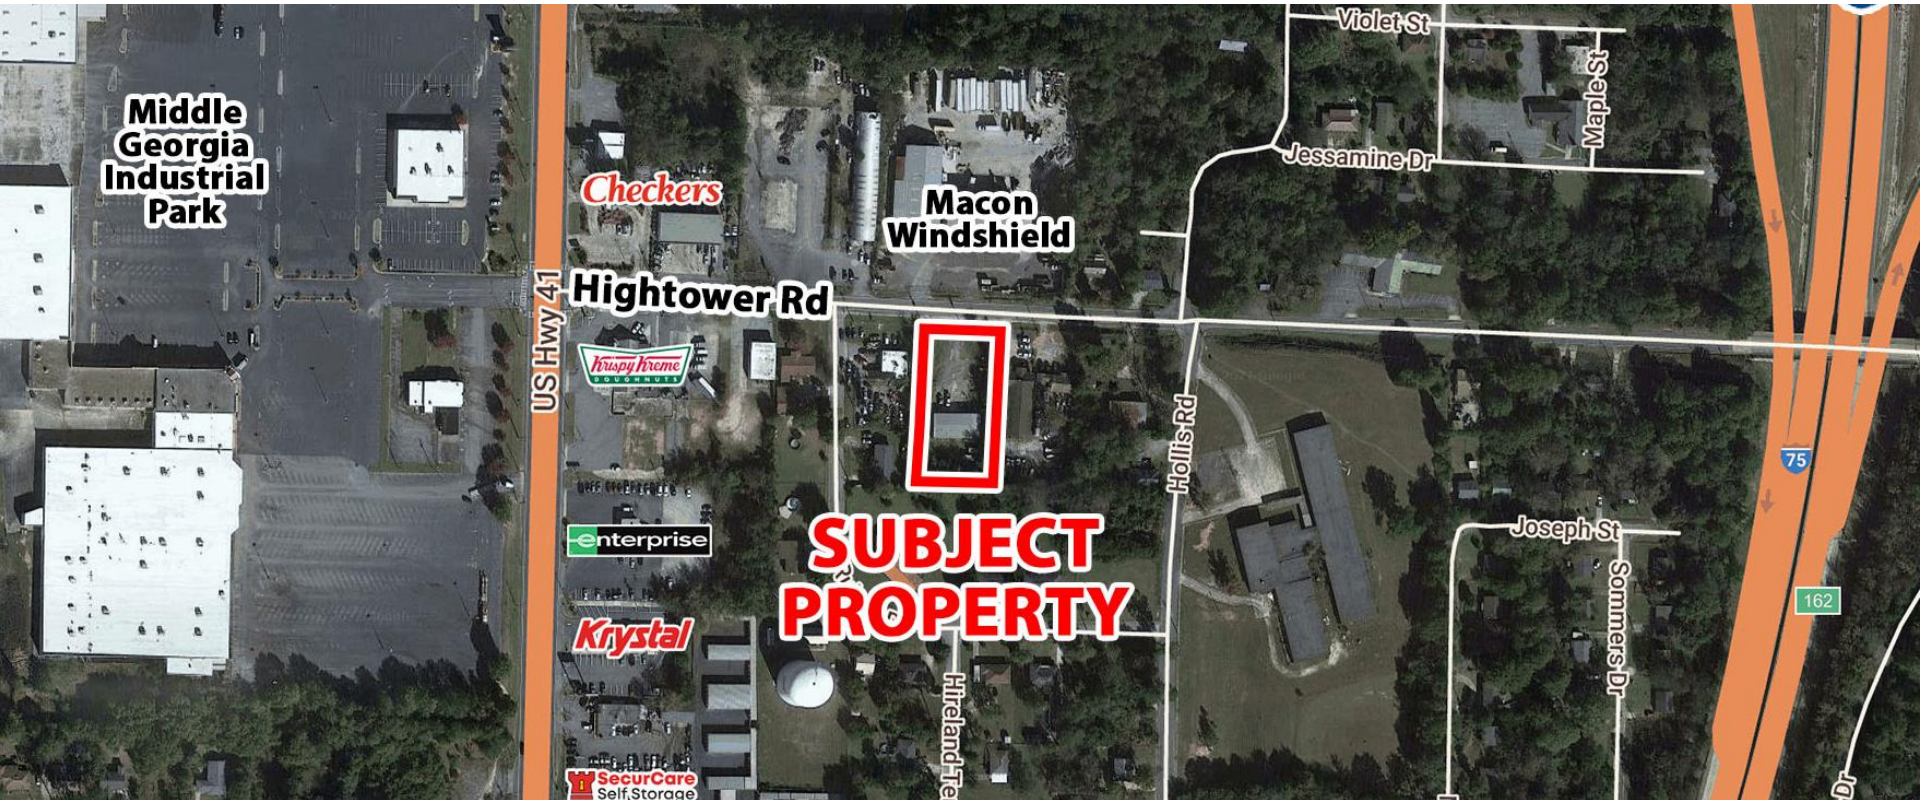

SITE MAP

CONTACT

Lan Heath
478-746-9421 Office
478-731-5899 Cell
lheath@fickling.com

577 Mulberry St, Suite 1100
Macon, GA 31201
478.746.9421 Office
<https://commercial.fickling.com>