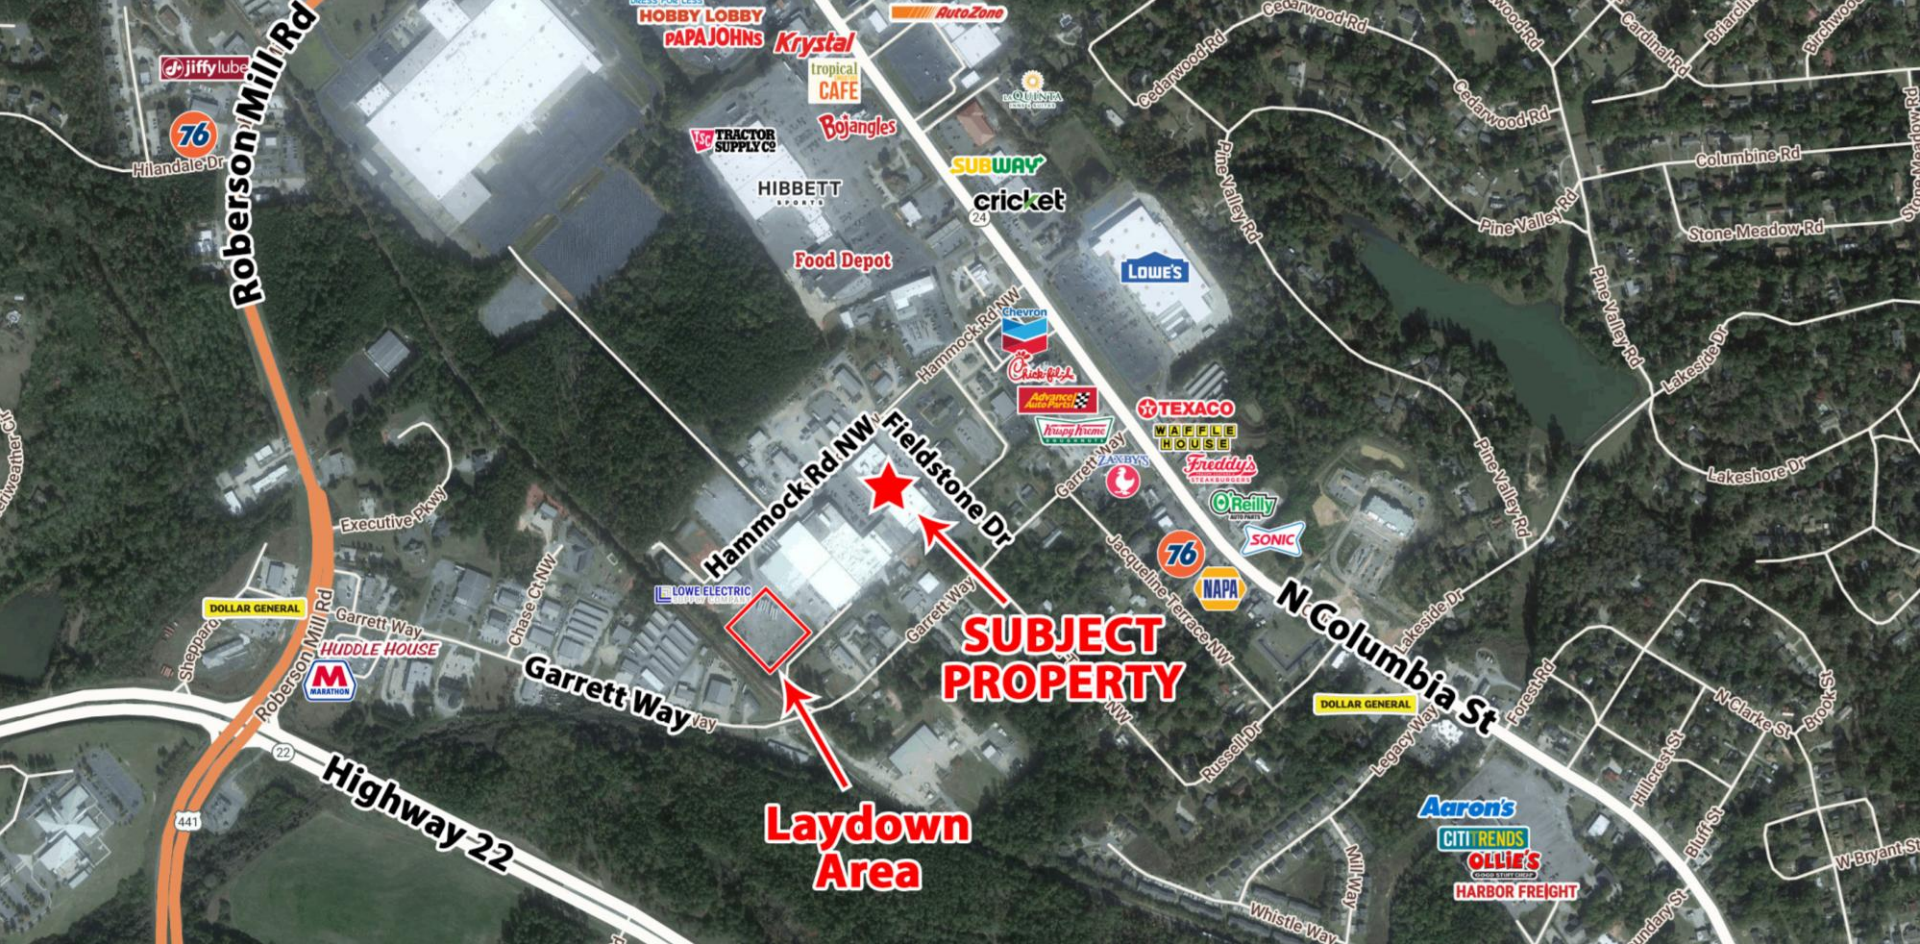

- Summary
- Area Info
- Photos
- Floor Plans
- Aerial