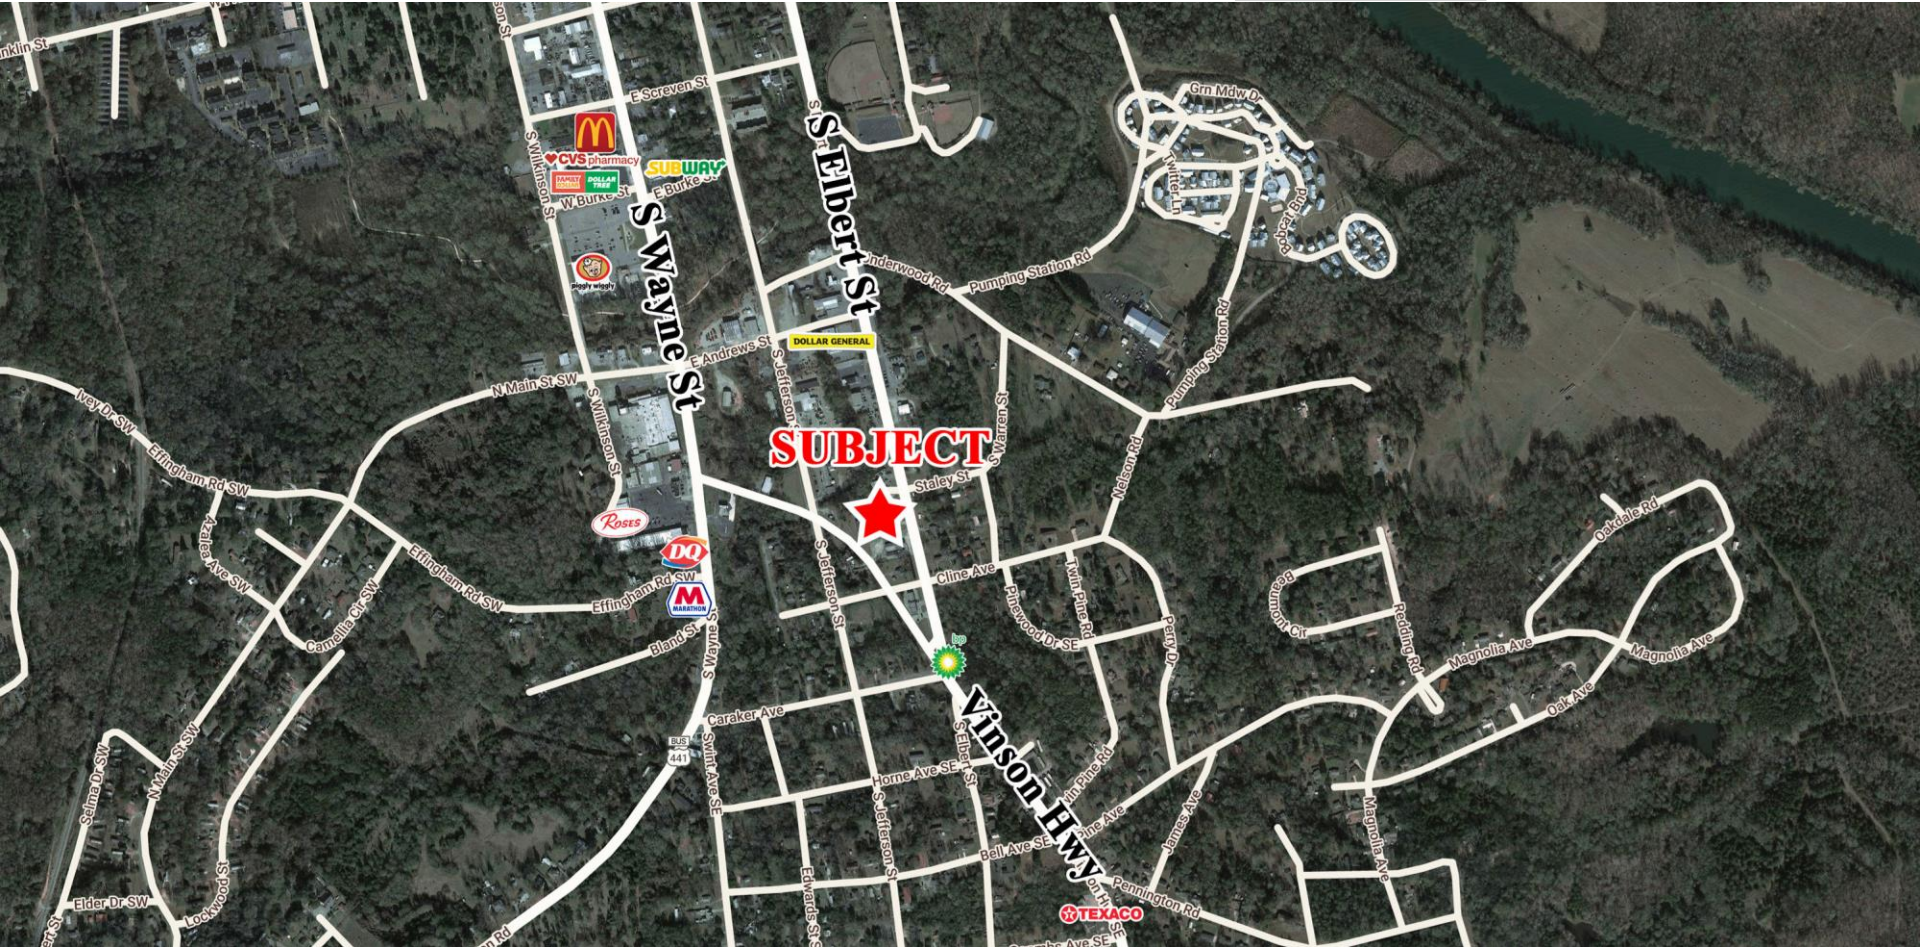

Summary

Area Info

Photos

Aerial

Site Map