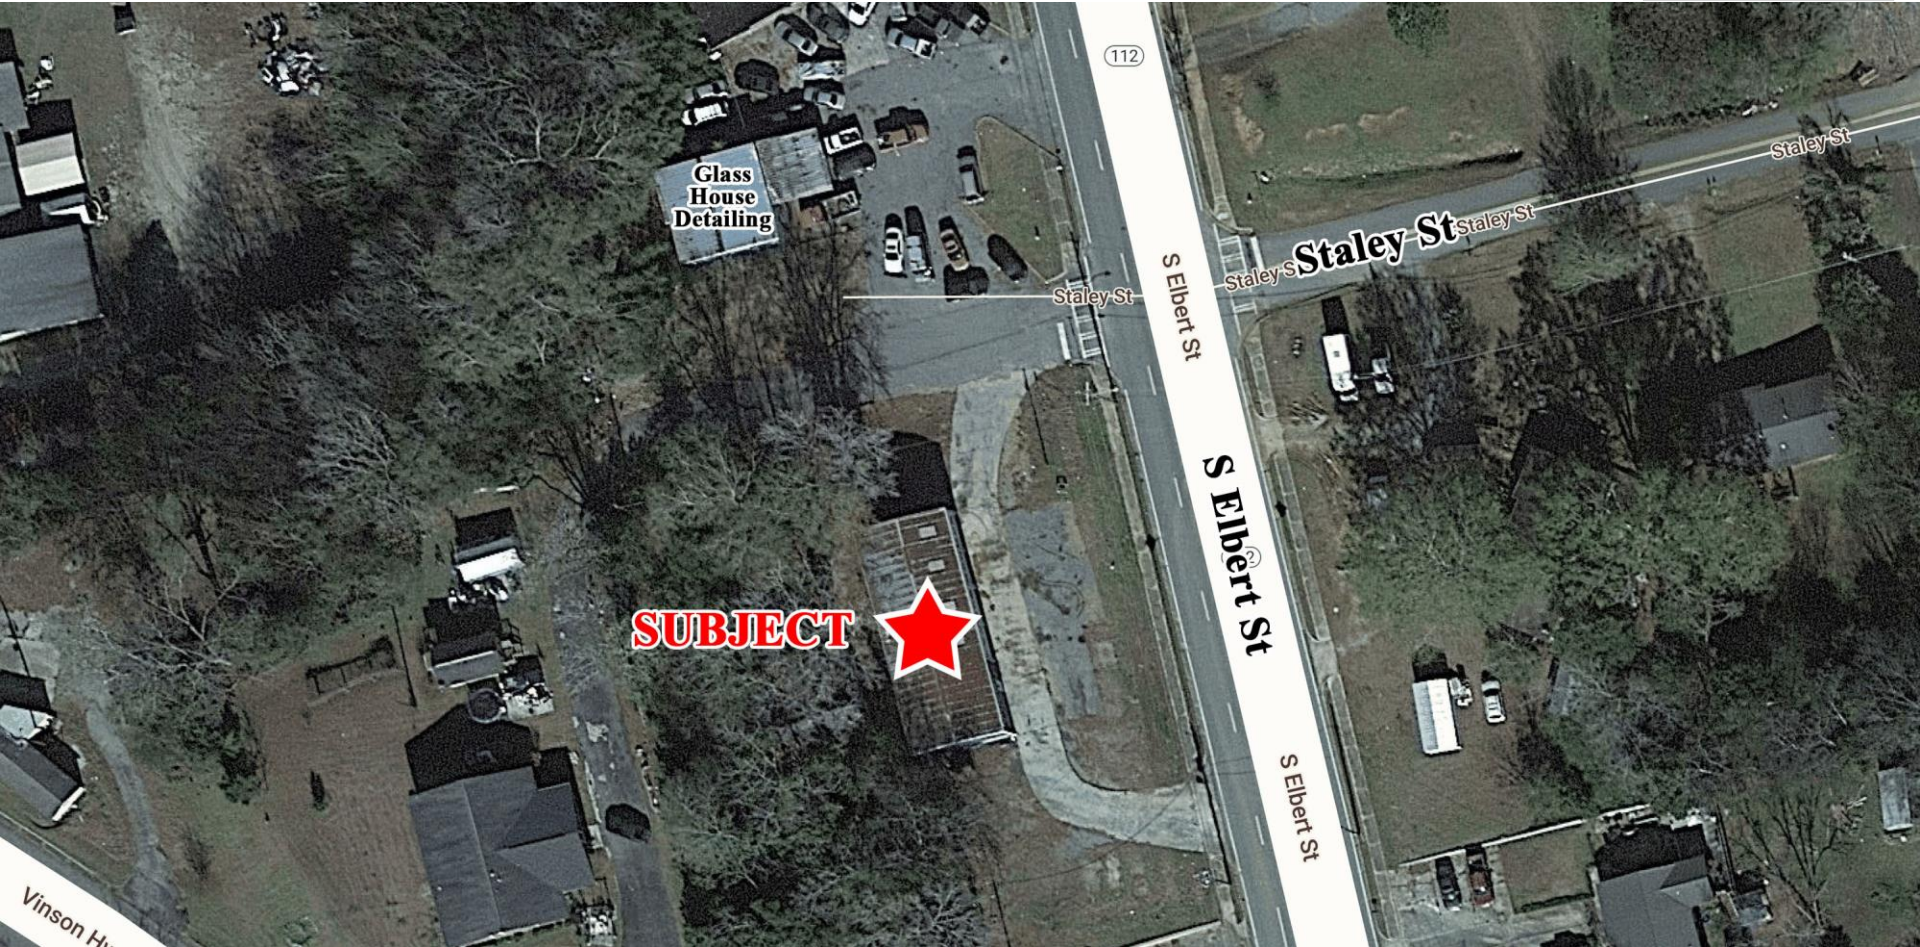

Summary

Area Info

Photos

Aerial

Site Map