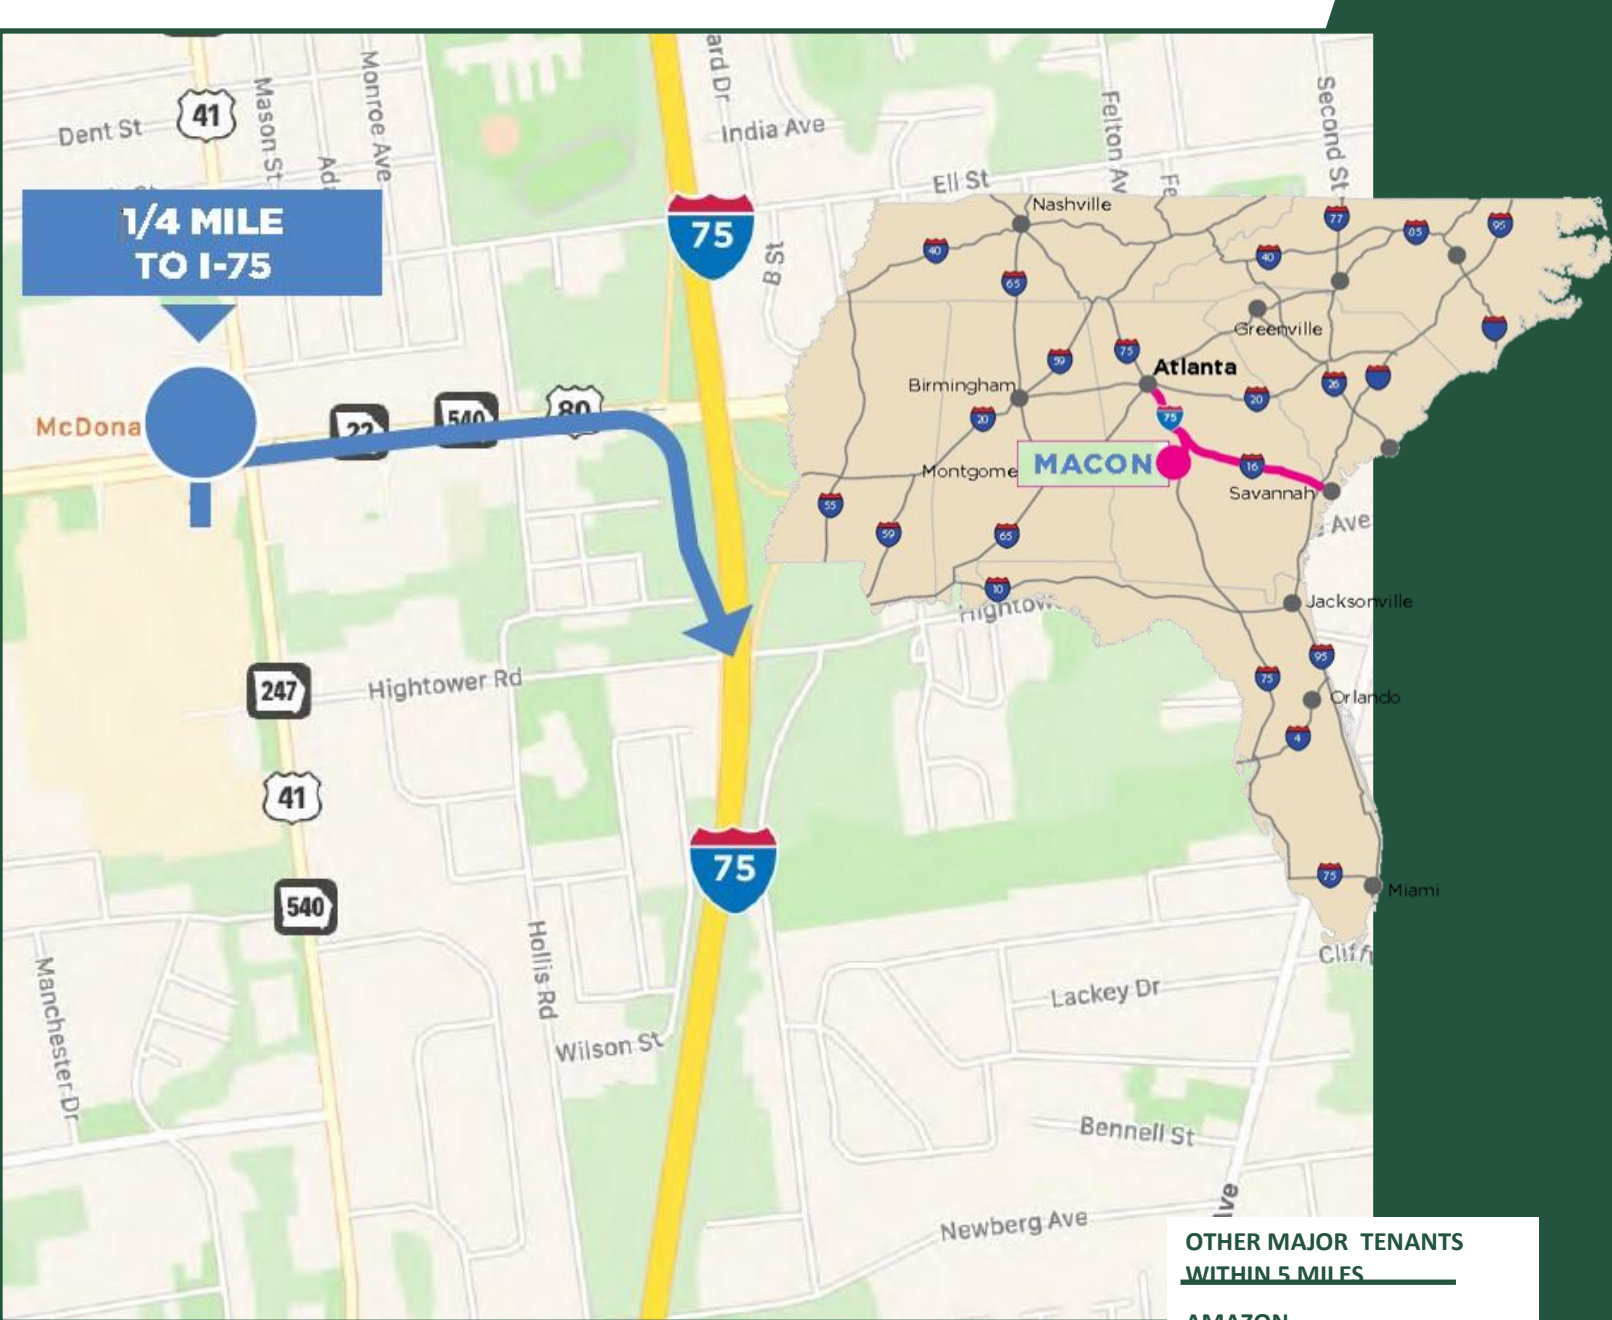

1. **OTHER MAJOR TENANTS
   WITHIN 5 MILES**
2. AMAZON
   - TRACTOR SUPPLY COMPANY
   - YKK CAMPUS
   - FEDEX GROUND
   - KUMHO TIRE
   - KOHL'S DISTRIBUTION CENTER

0.25 MILES	To I-75
3 MILES	To I-16
80 MILES	TO THE PORT OF SAVANNAH
171 MILES	TO THE ATLANTA AIRPORT

**FOR MORE
INFORMATION
CONTACT**

Lan Heath, Commercial Sales & Leasing
478-731-5899 (C)
478-746-9421 (O)
lheath@fickling.com

commercial.fickling.com

577 Mulberry St, Suite 1100 * P.O. Box 310 * Macon, GA 31202 | Phone (478) 746-9421 | Fax (478) 742-2015

This information is from resources deemed to be reliable, no warranties or guarantees for accuracy are made by Fickling and Company