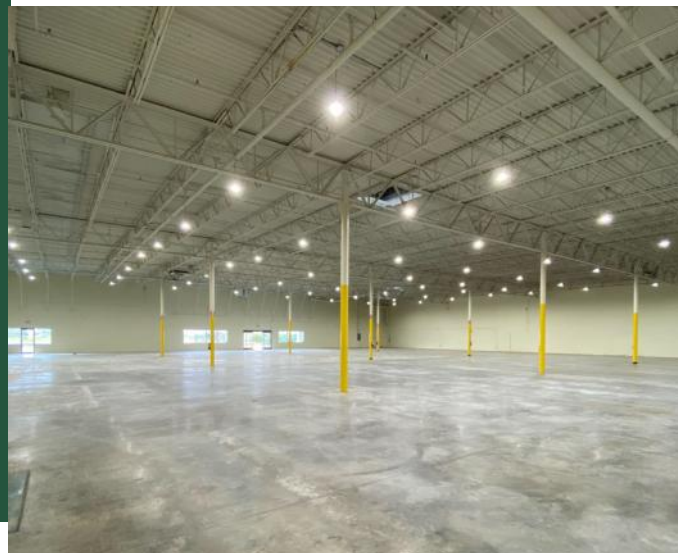

BUILDING 1100

- 2 (12'x16') Future grade level doors
- 24' Clear Height
- 23,565 SF Available
- 3.5 Acres (Optional Laydown Yard)
- Dock High Doors
- Additional tailgate loading potential available upon request
- Extensive trailer and auto parking
- Upgraded sprinkler system
- LED Lighting
- Call Agent For Pricing Information

IDEAL FOR

- Building Supply
- Equipment Rental
- Truck Maintenance
- Trade Dispatch
- Service Hub
- Truck Parking
- Heavy Auto-Parking

FLOOR PLAN OF SUITE 1100

- OTHER MAJOR TENANTS
WITHIN 5 MILES**
- AMAZON
 - TRACTOR SUPPLY COMPANY
 - YKK CAMPUS
 - FEDEX GROUND
 - KUMHO TIRE
 - KOHL'S DISTRIBUTION CENTER