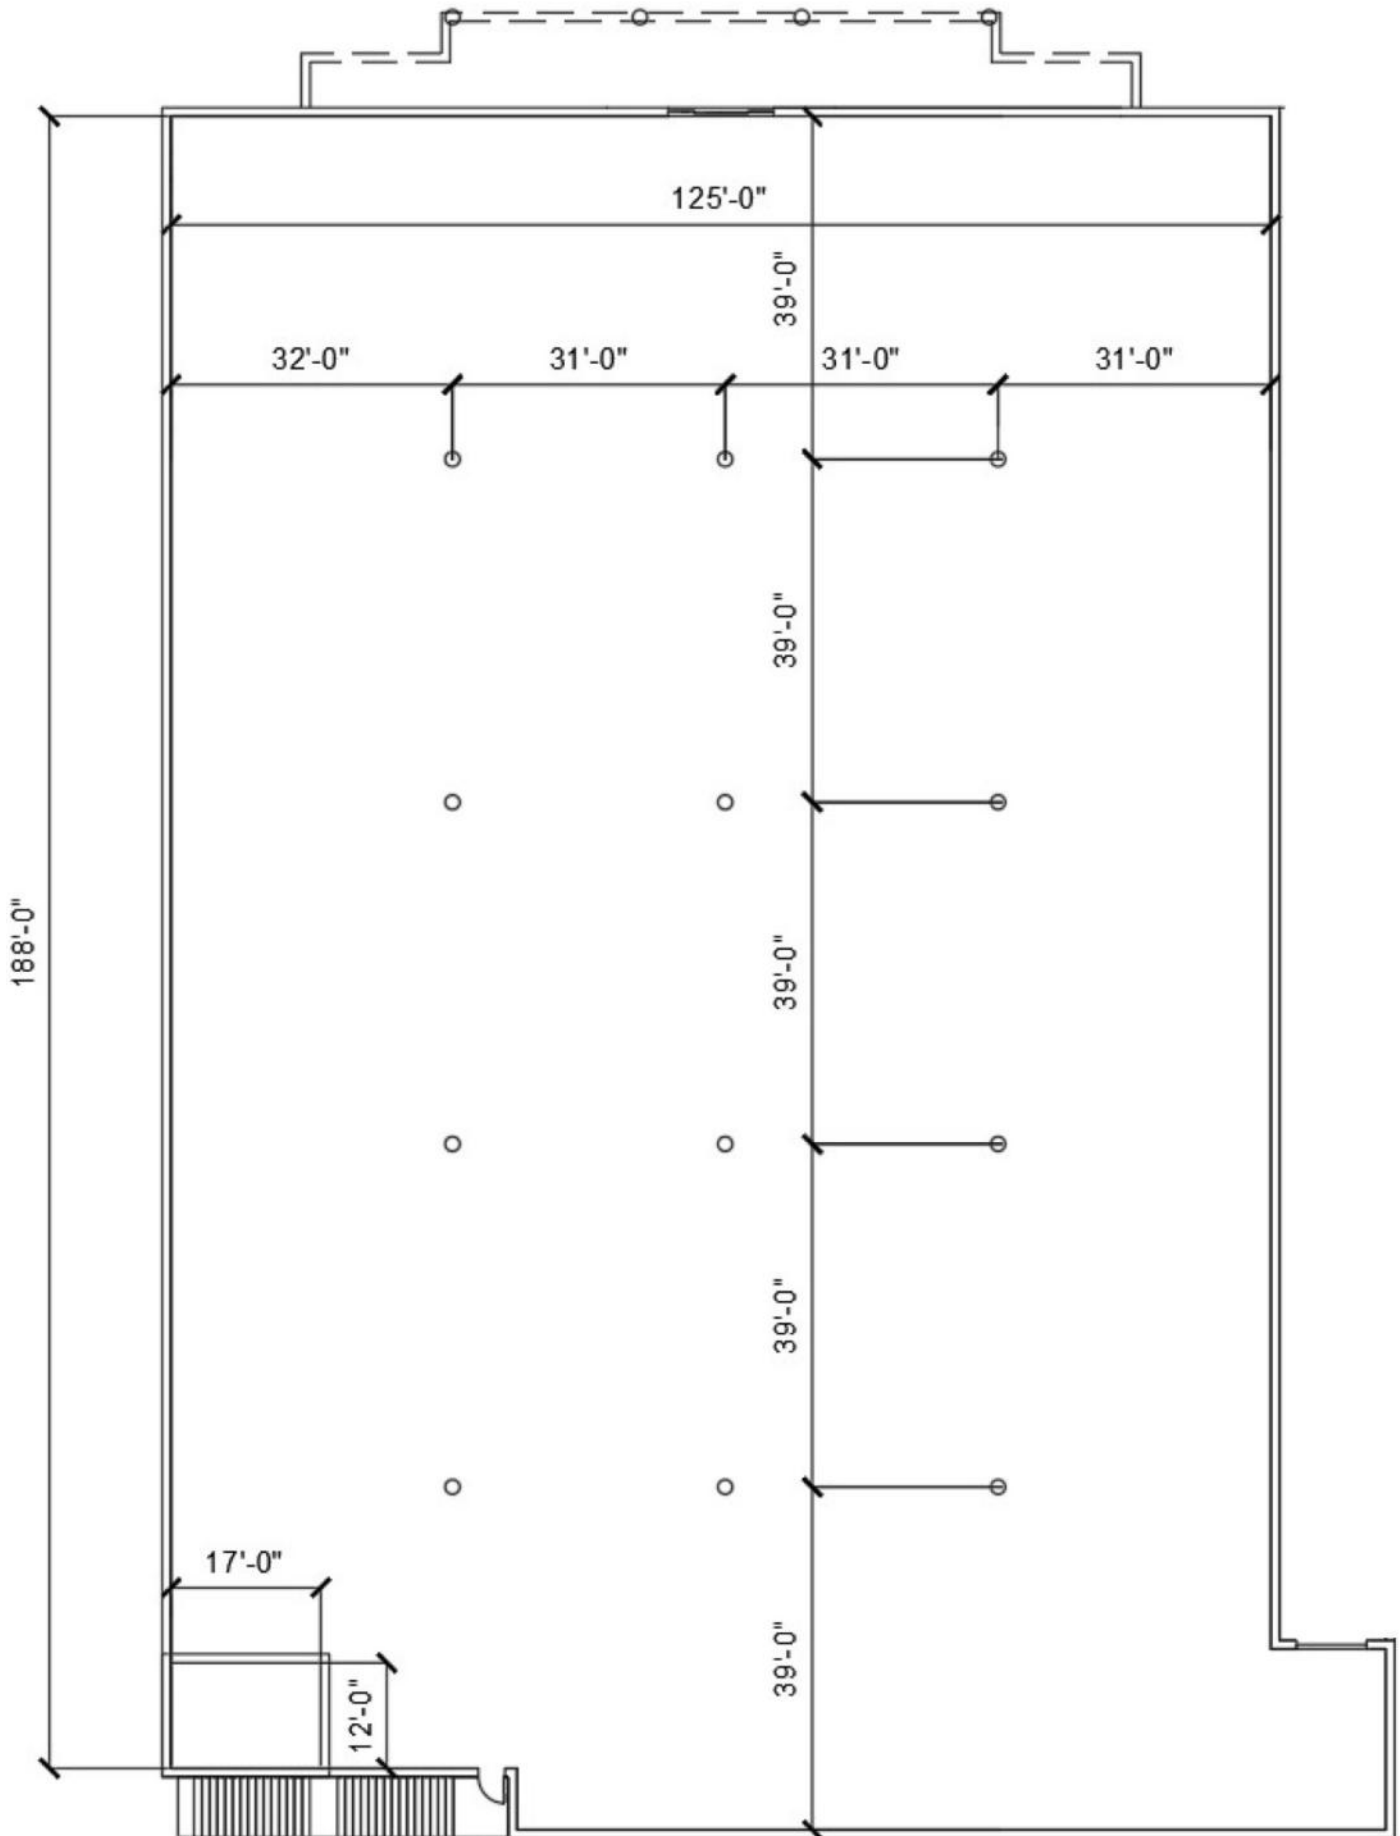

FLOOR PLAN OF SUITE 1100