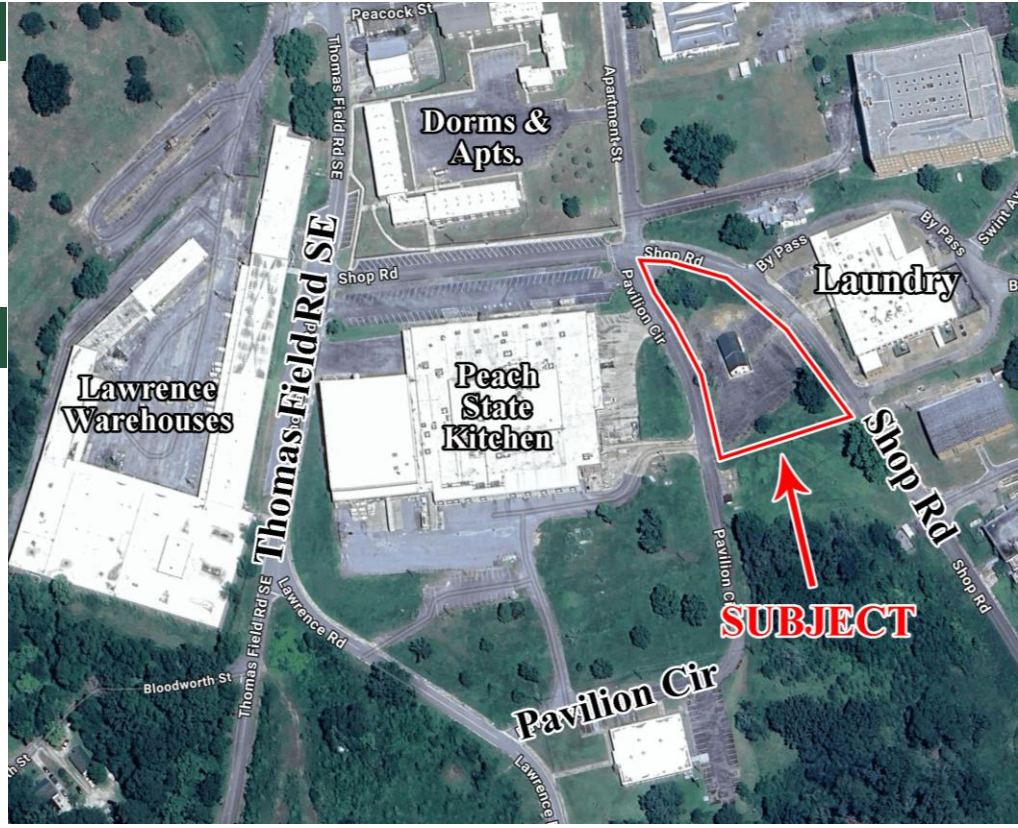

PROPERTY INFORMATION

NOTES

What a hidden gem! Floorplan has been divided into two (2) rooms with a restroom. Basement is dry with great storage and character.

LOCATION

Property is located in the center of the Central State Hospital Campus. Campus is conveniently located 28± miles from I-75/16 and 34± miles to I-20. Surrounding neighbors in the campus include The Powell Building, Dorms and Apartments, Peach State Kitchen, and the Laundry Building.