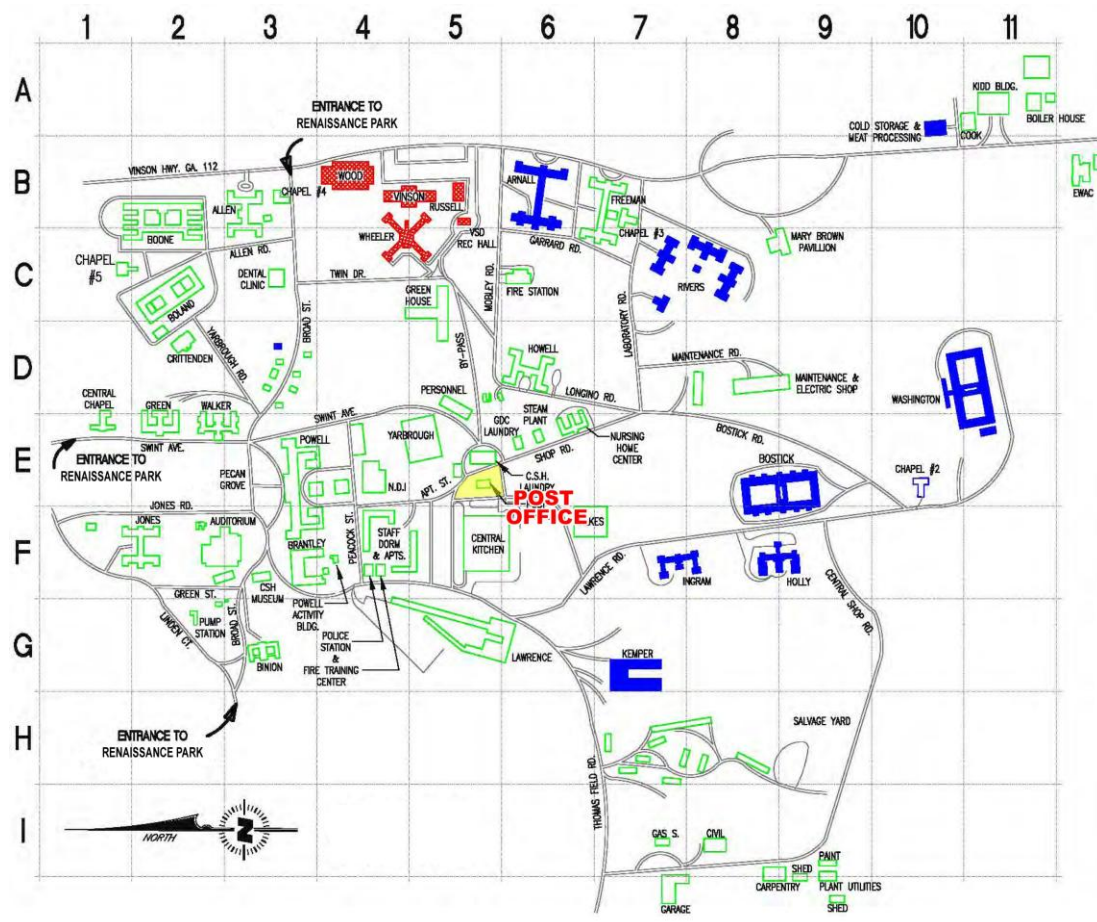

PROPERTY INFORMATION

NOTES

What a hidden gem! Floorplan has been divided into two (2) rooms with a restroom. Basement is dry with great storage and character.

LOCATION

Property is located in the center of the Central State Hospital Campus. Campus is conveniently located 28± miles from I-75/16 and 34± miles to I-20. Surrounding neighbors in the campus include The Powell Building, Dorms and Apartments, Peach State Kitchen, and the Laundry Building.

Located in Renaissance Park (Formerly Central State Hospital Campus)

Summary

Area Info

Photos

Aerial

Site Map

LEGEND:

- ALLEN
- ARNALL
- AUDITORIUM
- BINION
- BOLAND
- BOONE
- BOSTICK
- BRANTLEY
- CENTRAL KITCHEN
- CENTRAL CHAPEL
- CHAPEL #2
- CHAPEL #3
- CHAPEL #4
- CHAPEL #5
- COOK
- CRITTENDEN
- CSH LAUNDRY
- CSH MUSEUM
- DENTAL CLINIC
- EWAC
- FIRE STATION
- FIRE TRAINING/POLICE
- FREEMAN
- GDC LAUNDRY
- GREEN
- GREENHOUSE
- HOLLY
- HOWELL
- INGRAM
- JONES
- KEMPER
- KIDD
- LAWRENCE
- MARY BROWN PAVILLION
- NURSING HOME CENTER
- POST OFFICE
- POWELL
- POWELL ACTIVITY BLDG
- RIVERS
- RUSSELL
- STAFF DORMS & APTS
- VINSON
- WALKER
- WASHINGTON
- WHEELER
- WILKES
- WOOD
- YARBROUGH

KEY:

- B-3
- B-6
- F-2
- G-3
- C-2
- B-2
- E-8
- F-3
- F-5
- E-1
- E-10
- B-7
- B-3
- C-1
- A-11
- D-2
- E-5
- F-3
- C-3
- B-12
- C-6
- F-4
- B-7
- E-6
- E-2
- C-5
- F-8
- D-6
- F-7
- F-2
- C-7
- A-11
- G-5
- C-8
- E-6
- E-5
- E-3
- F-4
- C-7
- B-5
- F-4
- B-4
- E-2
- D-10
- C-4
- F-6
- B-4
- E-5