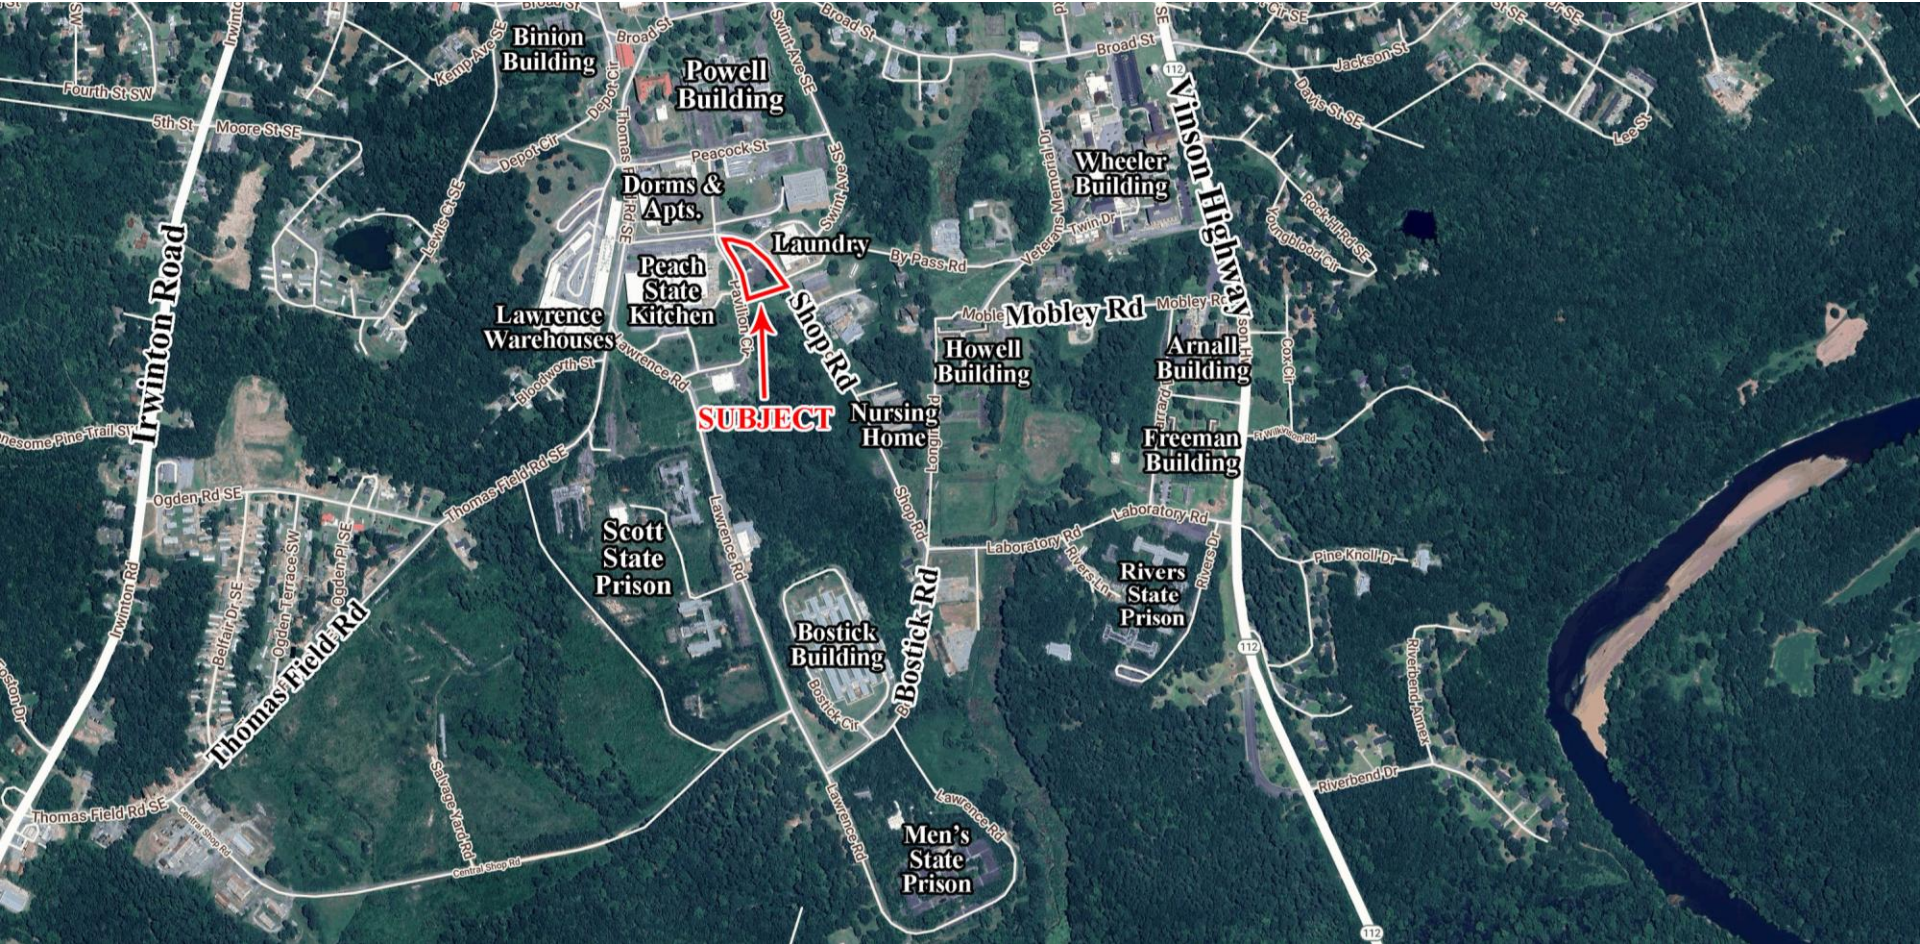

- Summary
- Area Info
- Photos
- Aerial
- Site Map