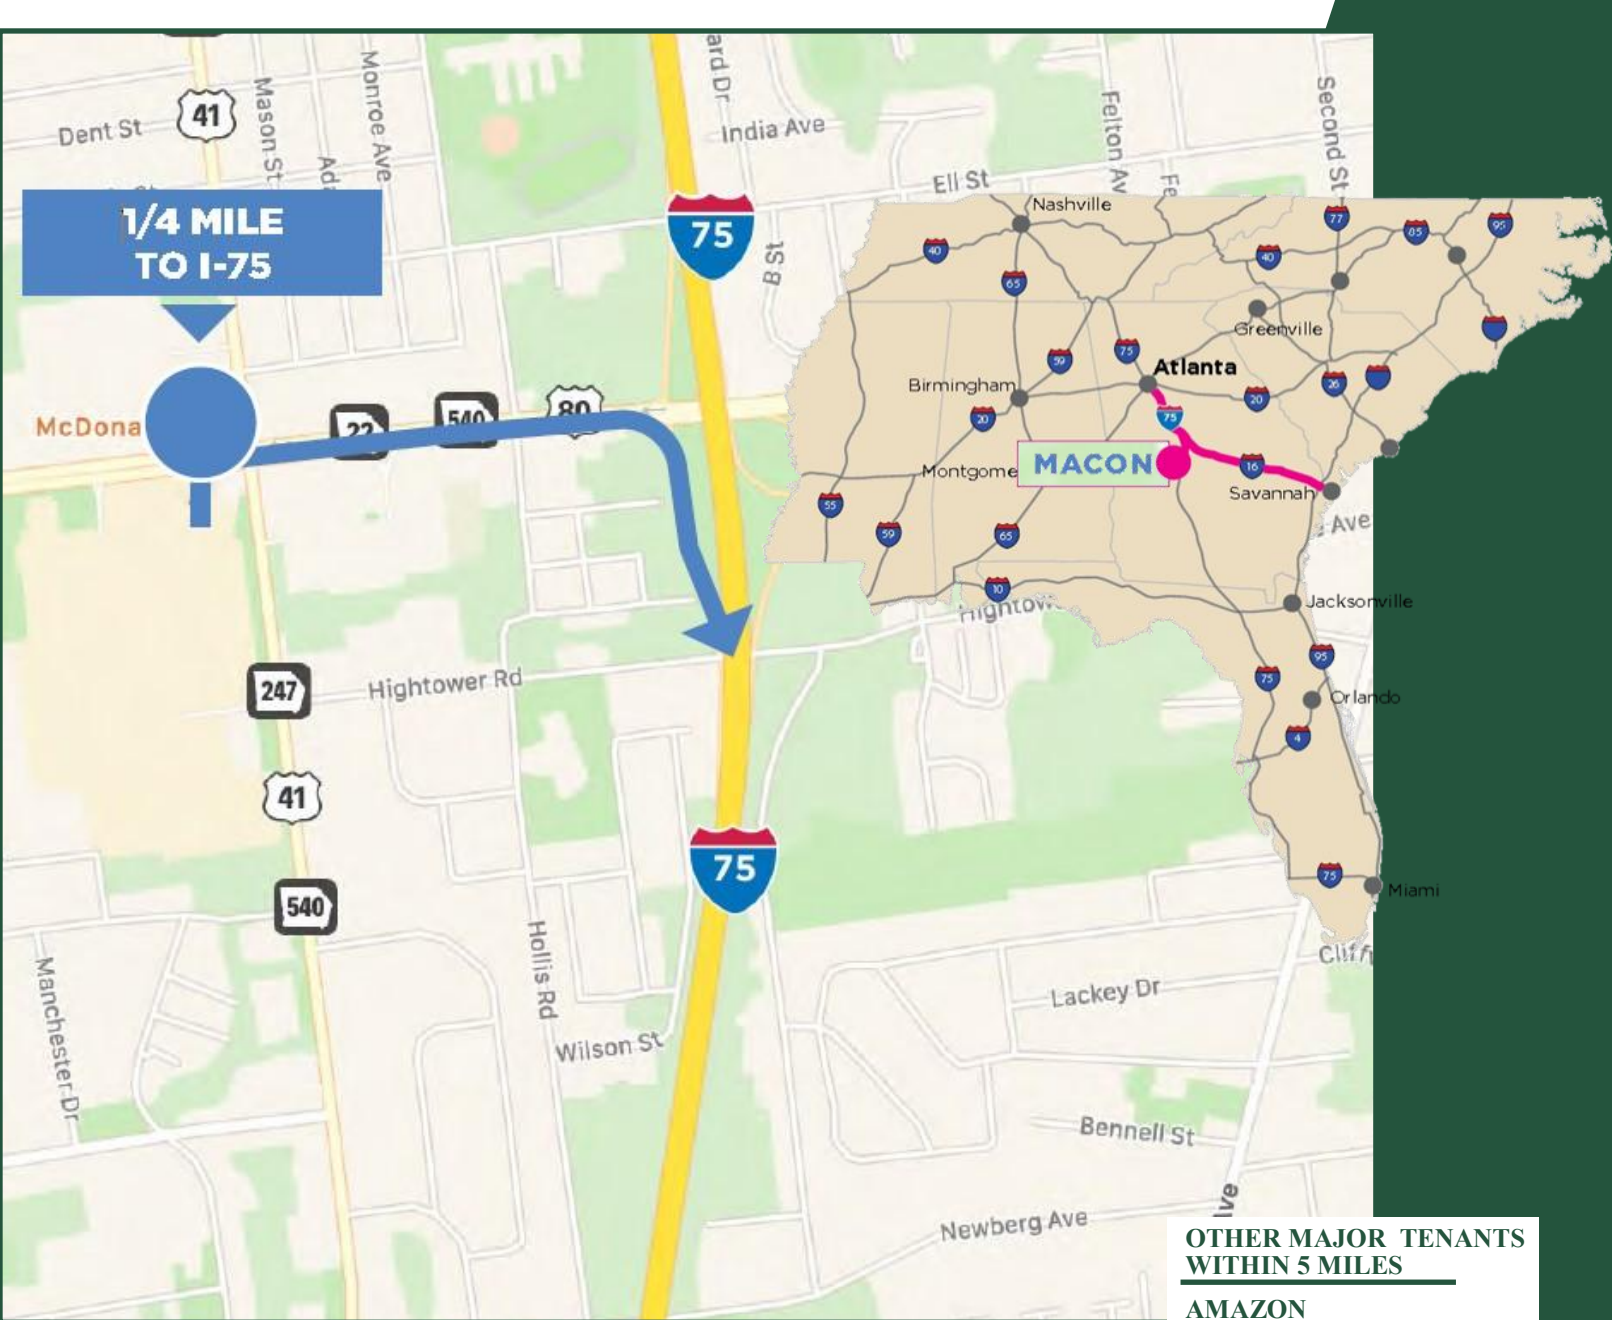

6.1 AC - 1 AC Available

Tractor Trailer/Fleet Parking

FENCED - LIT - PAVED

MIDDLE GEORGIA INDUSTRIAL PARK

Located within the logistics hub of Macon, Georgia. MGIP is a unique 390,000 SF Industrial Park that sites on 45 acres.

Location Highlights

- 1/4 miles to I-75 | 3 Miles to I-16
- 2 Hours to Port of Savannah | 1 Hour to Atlanta
- 3 Regional and International Airports

**LEASE RATE:
\$4,500/ PER AC
MONTHLY**

**FOR MORE
INFORMATION
CONTACT**

This information is from resources deemed to be reliable, no warranties or guarantees for accuracy are made by Fickling and Company

- OTHER MAJOR TENANTS WITHIN 5 MILES**
- AMAZON
 - TRACTOR SUPPLY COMPANY
 - YKK CAMPUS
 - FEDEX GROUND
 - KUMHO TIRE
 - KOHL'S DISTRIBUTION CENTER

0.25 MILES	To I-75
3 MILES	To I-16
80 MILES	TO THE PORT OF SAVANNAH
171 MILES	TO THE ATLANTA AIRPORT

FOR MORE INFORMATION CONTACT

Lan Heath, Commercial Sales & Leasing
 478-731-5899 (C)
 478-746-9421 (O)
 lheath@fickling.com