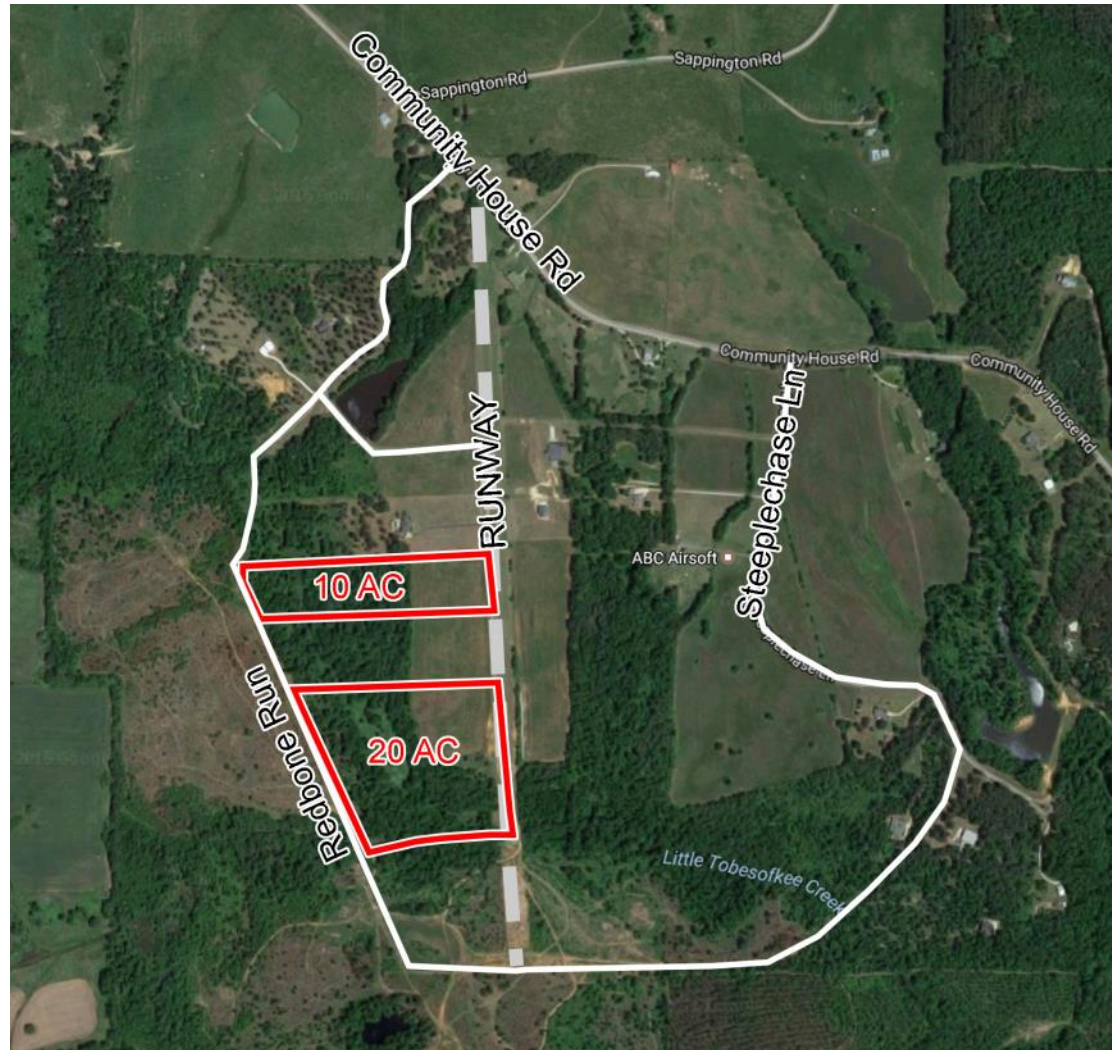

10 ACRES FOR SALE

Redbone Run, Barnesville, GA 30204

Chad W. Bevill
Associate Broker
Cell: 478-954-2159
Main: 478-746-9421
cbevill@fickling.com

Commercial Division
577 Mulberry Street
Suite 1100
Macon, GA 31201
Phone: 478-746-9421
www.fickling.com

This information is from resources deemed to be reliable, no warranties or guarantees for accuracy are made by Fickling and Company