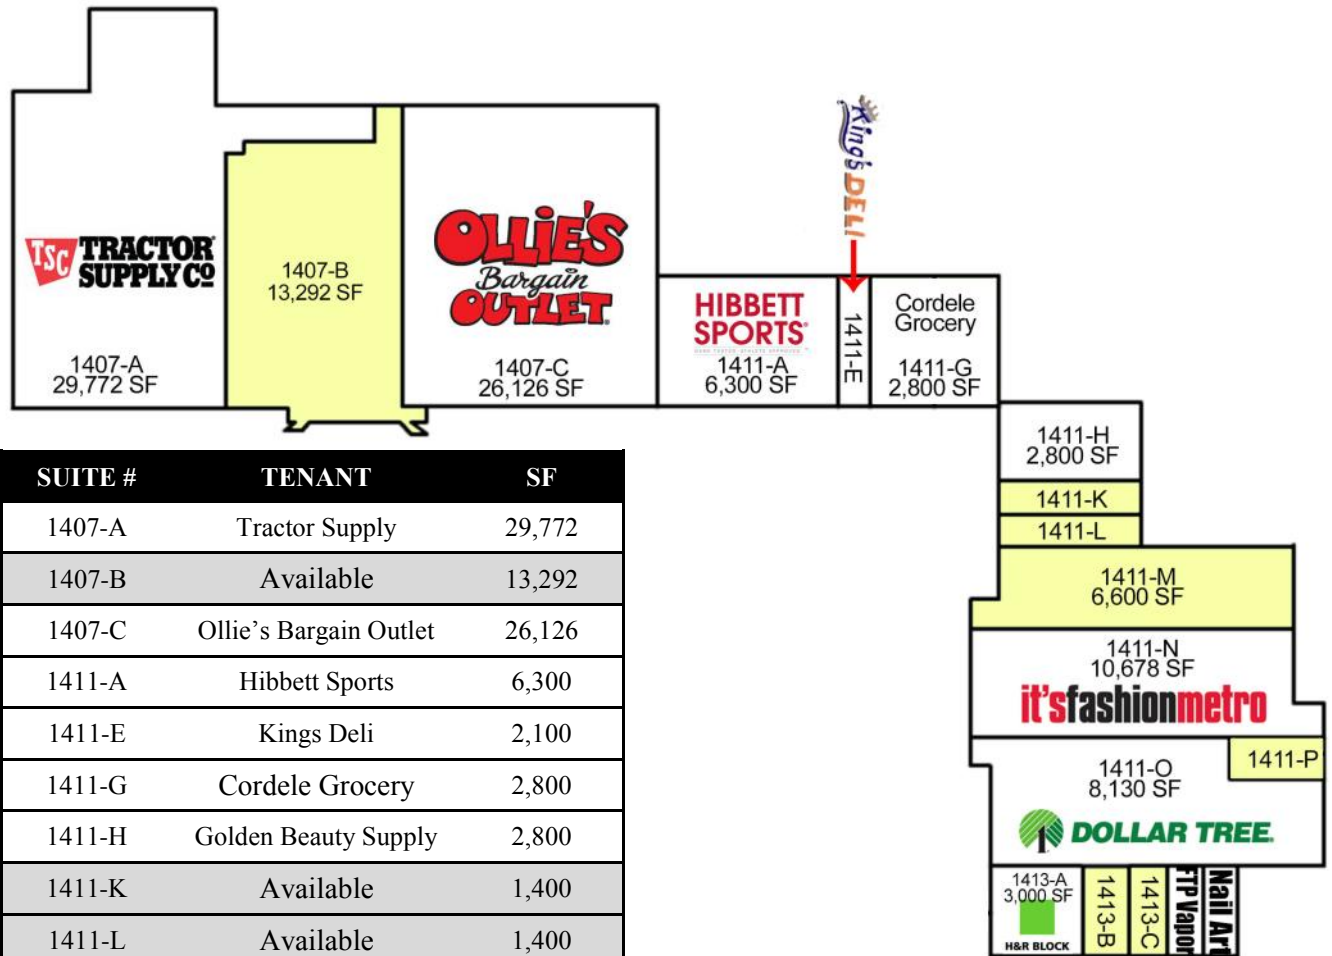

Cordele Corners Shopping Center
 1407 - 1413 E. 16th Ave
 Cordele, GA

Location: Tractor Supply anchored shopping center located on E 16th St.

Traffic: 14,800 VPD

Size: 120,868 +/- SF shopping center with ±27,162 SF available for lease

Cordele Corners Shopping Center
1407 - 1413 E. 16th Ave
Cordele, GA

SUITE #	TENANT	SF
1407-A	Tractor Supply	29,772
1407-B	Available	13,292
1407-C	Ollie's Bargain Outlet	26,126
1411-A	Hibbett Sports	6,300
1411-E	Kings Deli	2,100
1411-G	Cordele Grocery	2,800
1411-H	Golden Beauty Supply	2,800
1411-K	Available	1,400
1411-L	Available	1,400
1411-M	Available	6,600
1411-N	It's Fashion Metro	10,678
1411-O	Dollar Tree	8,130
1411-P	Available	2,470
1413-A	H&R Block	3,000
1413-B	Available	1,250
1413-C	Available	750
1413-D	FTP Vapor	750
1413-E	Nail Art	1,250