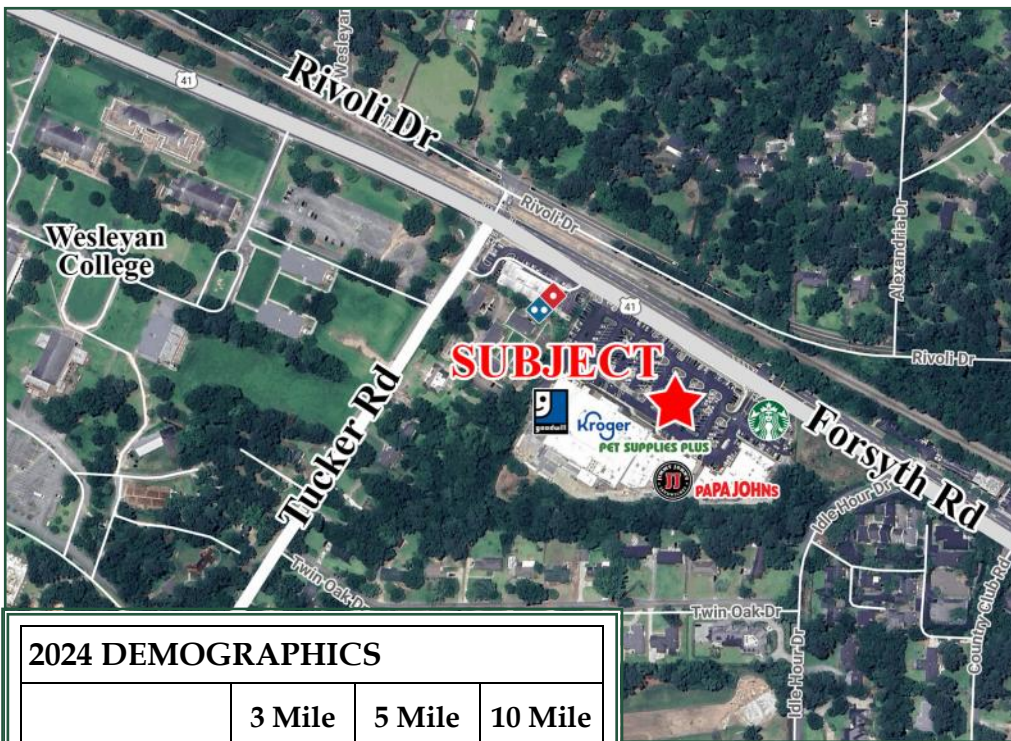

WESLEYAN STATION

4650 Forsyth Road
Macon, GA 31210