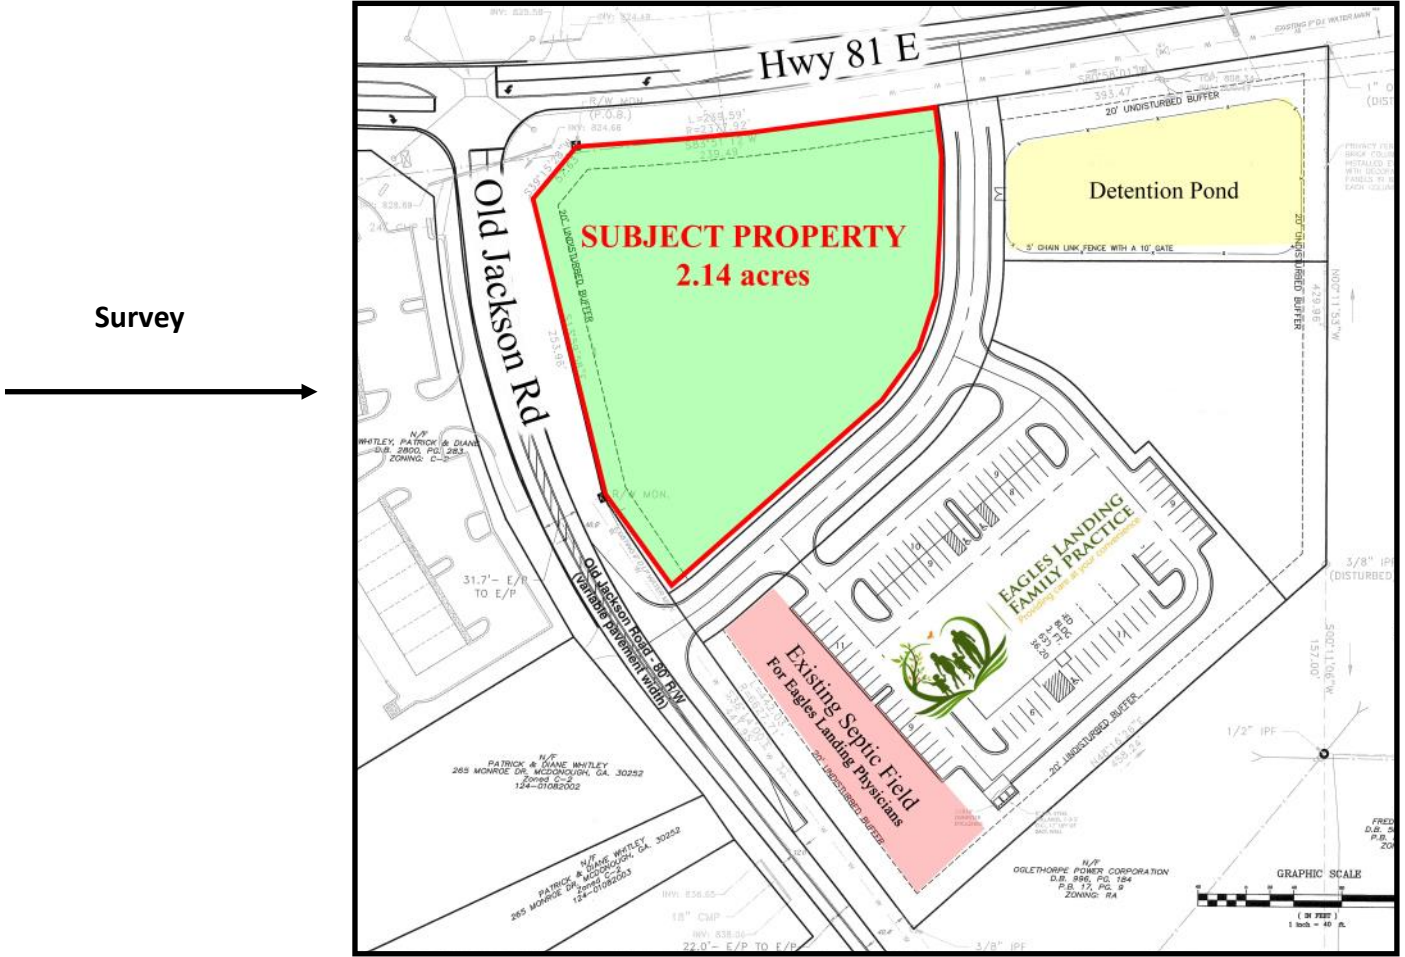

FOR SALE - Corner Lot
Hwy 81 E & Old Jackson Rd
McDonough, GA

DEMOGRAPHICS

2018	1 mile	3 mile	5 mile
Population	1,863	21,343	58,428
Avg. HH Income	$106,094	$84,927	$81,090
Median Age	37.9	36.3	35.6

**FOR MORE
INFORMATION
CONTACT**

Trip Wilhoit, CCIM, ALC
478-746-9421 (O)
478-960-4080 (C)
trip@fickling.com

Patty Burns, CCIM, ALC
478-746-9421 (O)
478-951-5100 (C)
patty@fickling.com

georgiacommercialrealestate.net | www.commercial.fickling.com

577 Mulberry St, Suite 1100 * P.O. Box 310 * Macon, GA 31202 | Phone (478) 746-9421 | Fax (478) 742-2015

This information is from resources deemed to be reliable, no warranties or guarantees for accuracy are made by Fickling and Company