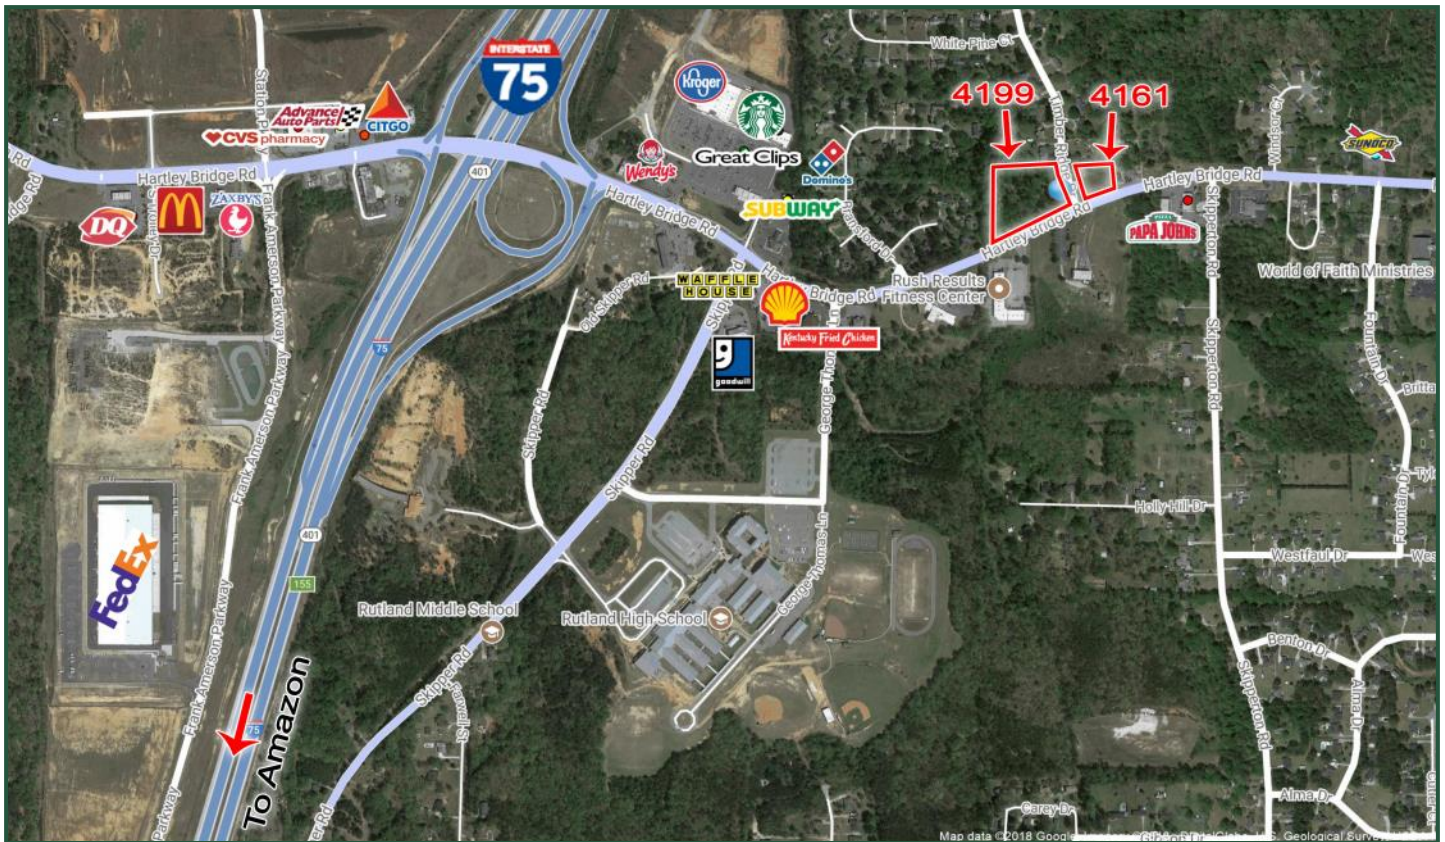

2 Commercial Lots

4161 & 4199 Hartley Bridge Road
Macon, GA 31216

LOT SIZE: 4199 Hartley Bridge Rd - 4.09 Acres

4161 Hartley Bridge Rd - 1.01 Acres

ZONING: C-4 (Highway Commercial)

LOCATION: Just off of I-75 and 1 exit North of the new Amazon Fulfillment Center.

NOTES: Two commercial lots available on busy Harley Bridge Road. Corner lots with great visibility.

Sales Price:
4199 - \$295,000
4161 - \$149,000

DEMOGRAPHICS

2021	1 mile	3 mile	5 mile
Population	1,960	15,222	37,560
Avg. HH Income	\$72,490	\$74,340	\$64,185
Median Age	39.7	35.9	34.7

This information is from resources deemed to be reliable, no warranties or guarantees for accuracy are made by Fickling and Company

2 Commercial Lots

4161 & 4199 Hartley Bridge Road
Macon, GA 31216

PLAT

**FOR MORE
 INFORMATION
 CONTACT**