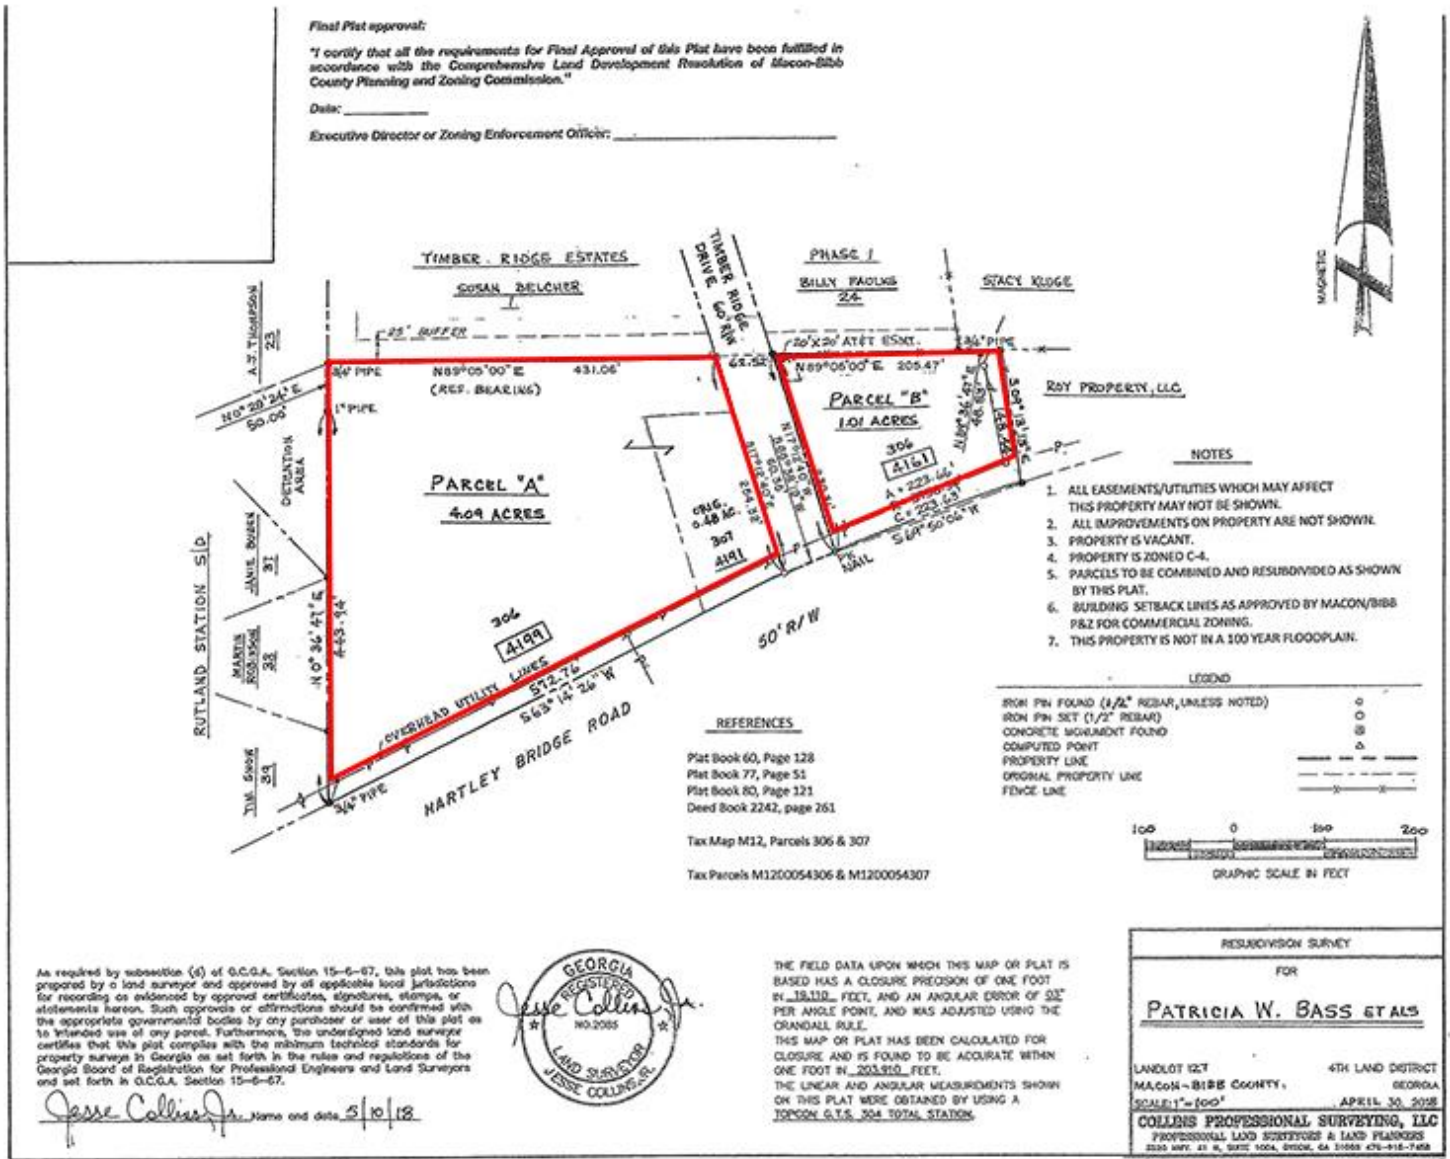

PLAT

**FOR MORE
INFORMATION
CONTACT**

Brice Burns
Cell: 478-733-4245
Main: 478-746-9421
bburns@fickling.com

commercial.fickling.com

577 Mulberry St, Suite 1100 * P.O. Box 310 * Macon, GA 31202 | Phone (478) 746-9421 | Fax (478) 742-2015

This information is from resources deemed to be reliable, no warranties or guarantees for accuracy are made by Fickling and Company