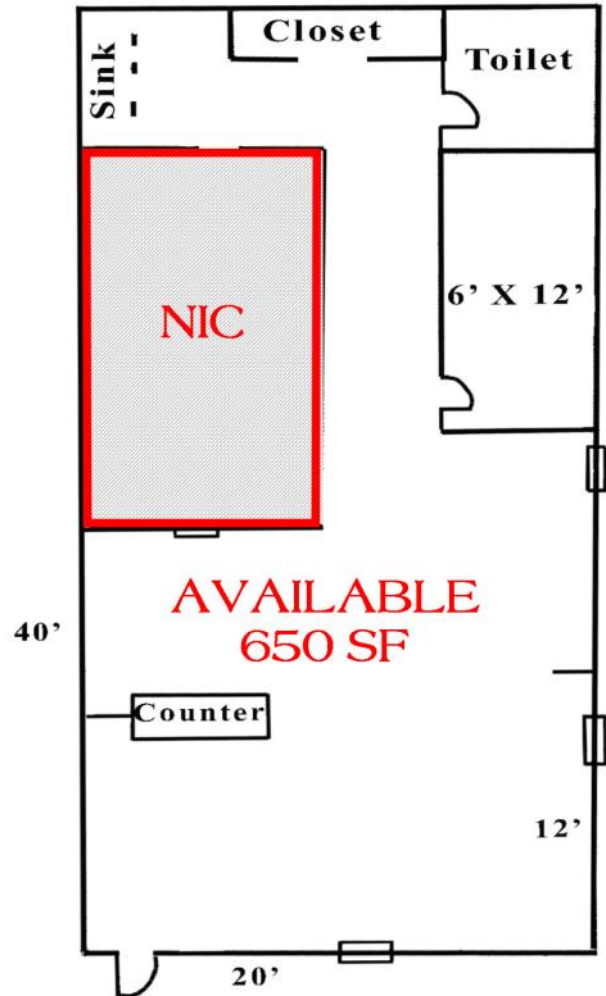

Suite C

**FOR MORE
INFORMATION
CONTACT**

Chuck R. Minshew, Commercial Sales & Leasing
478-741-2564
cminshew@fickling.com

commercial.fickling.com

577 Mulberry St, Suite 1100 * P.O. Box 310 * Macon, GA 31202 | Phone (478) 746-9421 | Fax (478) 742-2015
This information is from resources deemed to be reliable, no warranties or guarantees for accuracy are made by Fickling and Company