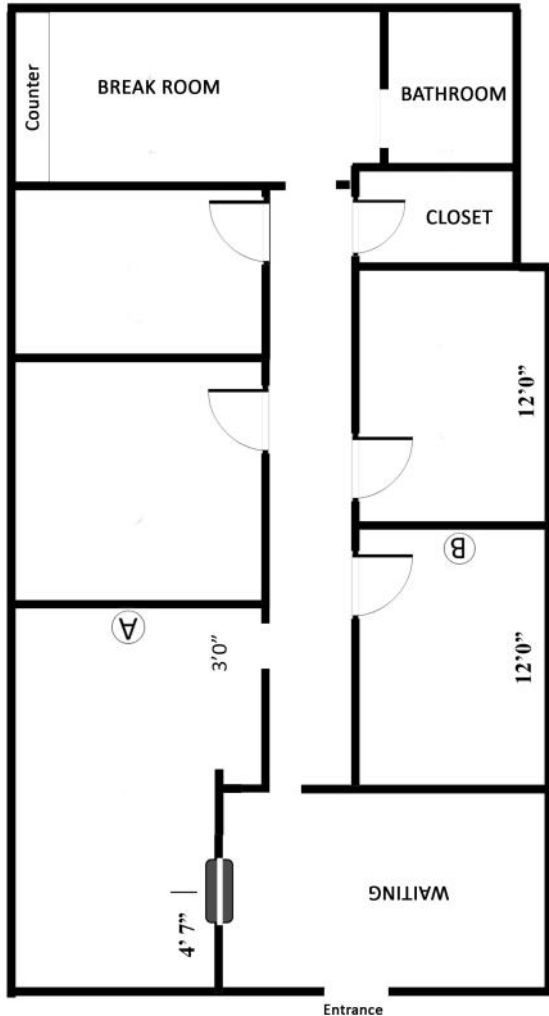

Office Space For Lease
Northside Courtyard
3333 Northside Dr. | Macon | Georgia | 31210

Suite A