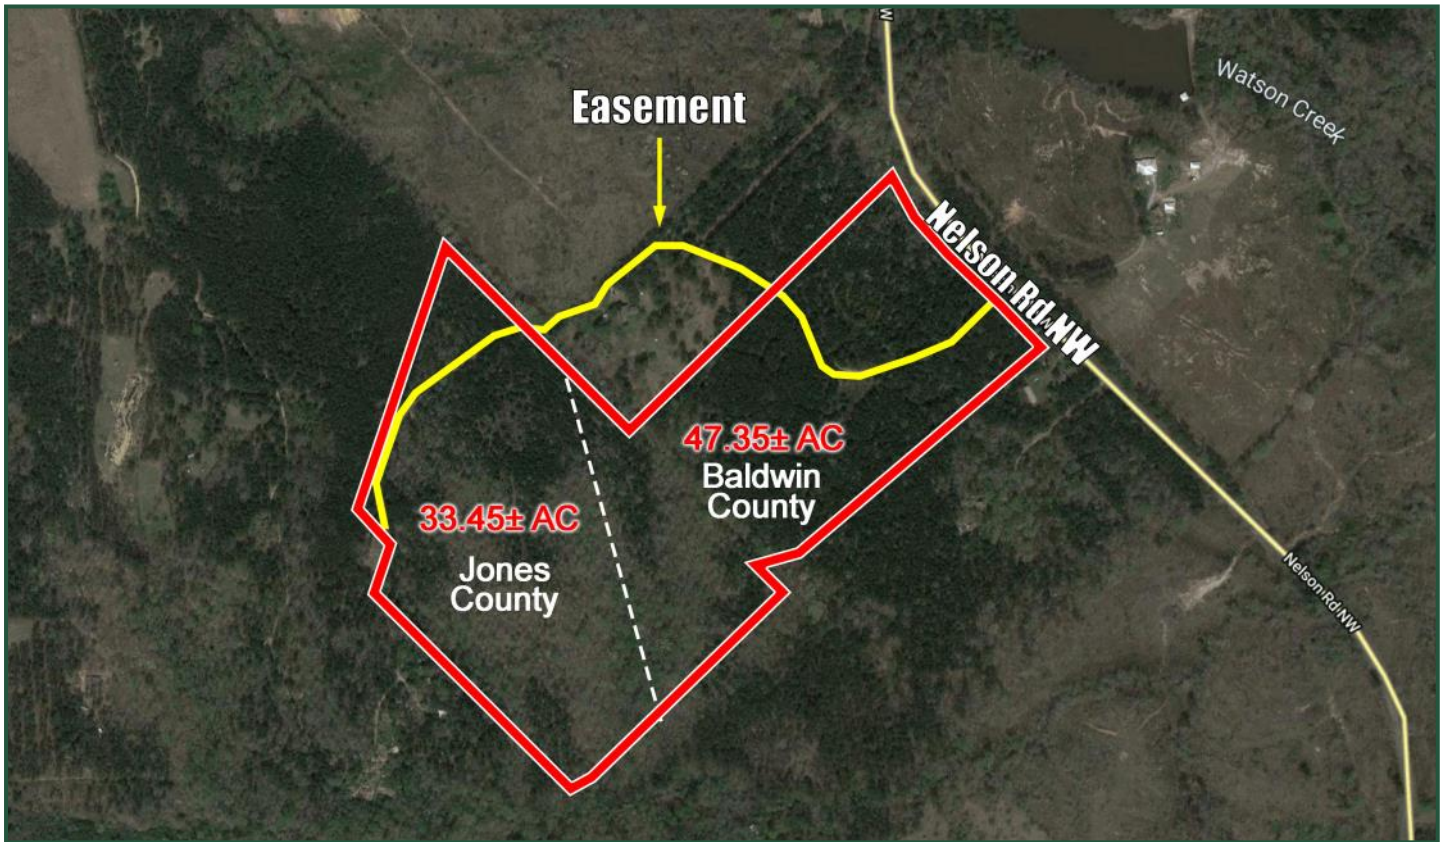

2 Lots Sold Together

386 Nelson Rd NW

Milledgeville, GA 31061

LOT SIZE: 80.746± (2 Lots sold together)

ZONING: Agricultural

LOCATION: Located on the Baldwin/Jones County line. 47.35 acres in Baldwin County and 33.45 in Jones County.

NOTES: Two lots sold together. Entrance to the property is shared driveway per an easement. The property is fully wooded with a mixture of maturing pines and mature hard woods. The property is mostly level but does slope to the creek on the Jones County side at the southern corner.