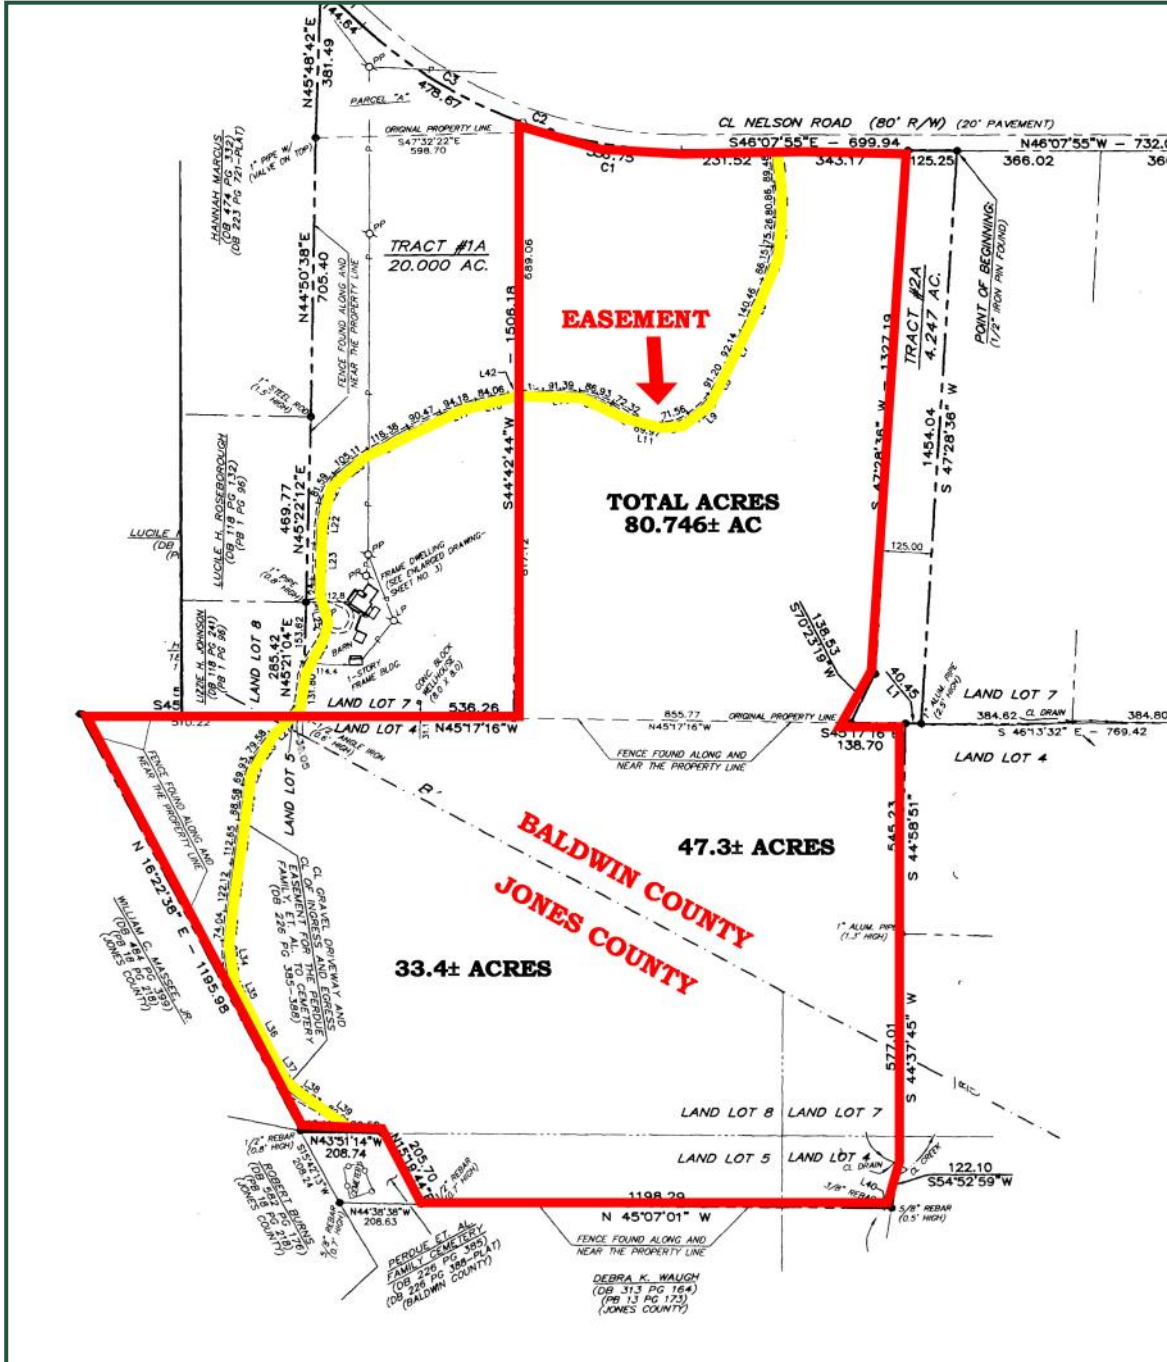

2 Lots Sold Together
386 Nelson Rd NW
Milledgeville, GA 31061

**FOR MORE
INFORMATION
CONTACT**

Chad W. Bevill
Cell: 478-954-2159
Main: 478-746-9421
cbevill@fickling.com

Scotty Dumas
Main: 478-757-9600
sdumas@fickling.com

commercial.fickling.com

577 Mulberry St, Suite 1100 * P.O. Box 310 * Macon, GA 31202 | Phone (478) 746-9421 | Fax (478) 742-2015
This information is from resources deemed to be reliable, no warranties or guarantees for accuracy are made by Fickling and Company